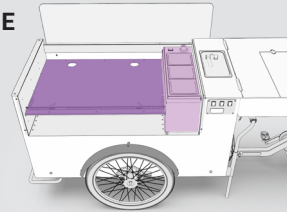

- 1 x Side panel incl. 3 x GN 1/6
- 1 x CPI shelf board side
- 1 x Rail 400

max. appliance dimensions: 615 x 455 x 315 mm

CPII-SIDE PANEL

- 1 x Side panel incl. 3 x GN 1/6
- 1 x CPII shelf board side
- 1 x Rail 870

max. appliance dimensions: 860 x 660 x 315 mm

CP-SIDE PANEL

- 1 x Side panel incl. 3 x GN 1/6
- 1 x Shelf board side
- 1 x Rail CPIII short

max. device dimensions: 615 x 660 x 315 mm

CPI-SIDE PANEL BAINMARIE

- 1 x Side panel
- 1 x CPI shelf board side
- 1 x Rail 400
- 1 x Bainmarie Krampouz incl. 3 x GN 1/6

max. appliance dimensions: 615 x 455 x 315 mm

CPII-SIDE PANEL BAINMARIE

- 1 x Side panel
- 1 x CPII shelf board side
- 1 x Rail 870
- 1 x Bainmarie Krampouz incl. 3 x GN 1/6

max. appliance dimensions: 860 x 660 x 315 mm

CP-SIDE PANEL BAINMARIE

- 1 x Side panel
- 1 x Shelf board side
- 1 x Rail CPIII short
- 1 x Bainmarie Krampouz incl. 3 x GN 1/6

max. appliance dimensions: 615 x 660 x 315 mm