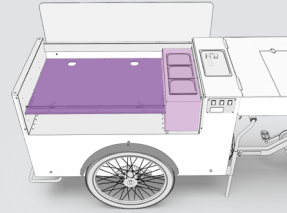

COOKING PRO I (Bike - Pushcart Big)

COOKING PRO II (Bike - Pushcart Big)

COOKING PRO III (Pushcart Standard)

CPI-NO PANEL

- 1 x CPI shelf board XL
- 1 x Rail 620

max. appliance dimensions: 615 x 660 x 315 mm

CPII-NO PANEL

- 1 x CPII shelf board XL
- 1 x Rail 1080

max. appliance dimensions: 1075 x 660 x 315 mm

CP-NO PANEL

- 1 x Shelf board XL
- 1 x Rail CPIII long

max. appliance dimensions: 860 x 660 x 315 mm

CPI-SIDE PANEL

- 1 x Side panel incl. 3 x GN 1/6
- 1 x CPI shelf board side
- 1 x Rail 400

max. appliance dimensions: 615 x 455 x 315 mm

CPII-SIDE PANEL

- 1 x Side panel incl. 3 x GN 1/6
- 1 x CPII shelf board side
- 1 x Rail 870

max. appliance dimensions: 860 x 660 x 315 mm

CP-SIDE PANEL

- 1 x Side panel incl. 3 x GN 1/6
- 1 x Shelf board side
- 1 x Rail CPIII short

max. device dimensions: 615 x 660 x 315 mm

CPI-SIDE PANEL BAINMARIE