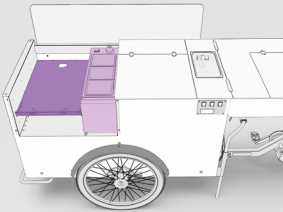

- 1 x Side panel incl. 3 x GN 1/6
- 1 x CPI shelf board side
- 1 x Rail 400

max. appliance dimensions: 615 x 455 x 315 mm

CPII-SIDE PANEL

- 1 x Side panel incl. 3 x GN 1/6
- 1 x CPII shelf board side
- 1 x Rail 870

max. appliance dimensions: 860 x 660 x 315 mm

CP-SIDE PANEL

- 1 x Side panel incl. 3 x GN 1/6
- 1 x Shelf board side
- 1 x Rail CPIII short

max. device dimensions: 615 x 660 x 315 mm

CPI-SIDE PANEL BAINMARIE

- 1 x Side panel
- 1 x CPI shelf board side
- 1 x Rail 400
- 1 x Bainmarie Krampouz incl. 3 x GN 1/6

max. appliance dimensions: 615 x 455 x 315 mm

CPII-SIDE PANEL BAINMARIE

- 1 x Side panel
- 1 x CPII shelf board side
- 1 x Rail 870
- 1 x Bainmarie Krampouz incl. 3 x GN 1/6

max. appliance dimensions: 860 x 660 x 315 mm

CP-SIDE PANEL BAINMARIE

- 1 x Side panel
- 1 x Shelf board side
- 1 x Rail CPIII short
- 1 x Bainmarie Krampouz incl. 3 x GN 1/6

max. appliance dimensions: 615 x 660 x 315 mm