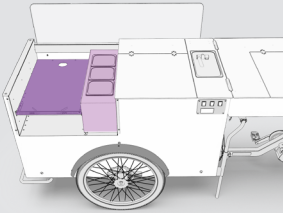

COOKING PRO I (Bike - Pushcart Big)

COOKING PRO II (Bike - Pushcart Big)

COOKING PRO III (Pushcart Standard)

CPI-NO PANEL

- 1 x CPI shelf board XL
- 1 x Rail 620

max. appliance dimensions: 615 x 660 x 315 mm

CPII-NO PANEL

- 1 x CPII shelf board XL
- 1 x Rail 1080

max. appliance dimensions: 1075 x 660 x 315 mm

CP-NO PANEL

- 1 x Shelf board XL
- 1 x Rail CPIII long

max. appliance dimensions: 860 x 660 x 315 mm

CPI-SIDE PANEL

- 1 x Side panel incl. 3 x GN 1/6
- 1 x CPI shelf board side
- 1 x Rail 400

max. appliance dimensions: 615 x 455 x 315 mm

CPII-SIDE PANEL

- 1 x Side panel incl. 3 x GN 1/6
- 1 x CPII shelf board side
- 1 x Rail 870

max. appliance dimensions: 860 x 660 x 315 mm

CP-SIDE PANEL

- 1 x Side panel incl. 3 x GN 1/6
- 1 x Shelf board side
- 1 x Rail CPIII short

max. device dimensions: 615 x 660 x 315 mm

CPI-SIDE PANEL BAINMARIE