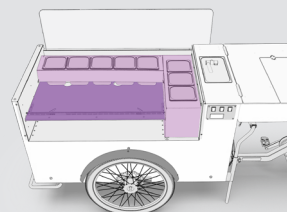

max. appliance dimensions: 860 x 660 x 315 mm

CP-SIDE PANEL BAINMARIE

- 1 x Side panel
- 1 x Shelf board side
- 1 x Rail CPIII short
- 1 x Bainmarie Krampouz incl. 3 x GN 1/6

max. appliance dimensions: 615 x 660 x 315 mm

CPI-BACK PANEL

- 1 x Back panel incl. 3 x GN 1/6
- 1 x CPI shelf board back
- 1 x Rail 620

max. appliance dimensions: 400 x 455 x 315 mm

CPII-BACK PANEL

- 1 x Back panel incl. 3 x GN 1/6
- 1 x CPII shelf board back
- 1 x Rail 1080

max. appliance dimensions: 1075 x 445 x 315 mm

CP-BACK PANEL

- 1 x Back panel incl. 3 x GN 1/6
- 1 x Shelf board back
- 1 x Rail CPIII long

max. appliance dimensions: 860 x 445 x 315 mm

CPII-SIDE & BACK PANEL

- 1 x Side panel incl. 3 x GN 1/6
- 1 x Back panel short incl. 3 x GN 1/6
- 1 x CPII shelf board side + back
- 1 x Rail 870

max. appliance dimensions: 860 x 445 x 315 mm