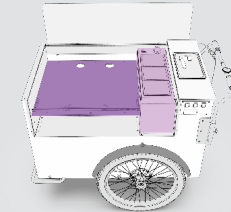

max. appliance dimensions: 860 x 660 x 315 mm

CP-SIDE PANEL

- 1 x Side panel incl. 3 x GN 1/6
- 1 x Shelf board side
- 1 x Rail CPIII short

max. device dimensions: 615 x 660 x 315 mm

CPI-SIDE PANEL BAINMARIE

- 1 x Side panel
- 1 x CPI shelf board side
- 1 x Rail 400
- 1 x Bainmarie Krampouz incl. 3 x GN 1/6

max. appliance dimensions: 615 x 455 x 315 mm

CPII-SIDE PANEL BAINMARIE

- 1 x Side panel
- 1 x CPII shelf board side
- 1 x Rail 870
- 1 x Bainmarie Krampouz incl. 3 x GN 1/6

max. appliance dimensions: 860 x 660 x 315 mm

CP-SIDE PANEL BAINMARIE

- 1 x Side panel
- 1 x Shelf board side
- 1 x Rail CPIII short
- 1 x Bainmarie Krampouz incl. 3 x GN 1/6

max. appliance dimensions: 615 x 660 x 315 mm

CPI-BACK PANEL

- 1 x Back panel incl. 3 x GN 1/6
- 1 x CPI shelf board back
- 1 x Rail 620

max. appliance dimensions: 400 x 455 x 315 mm

CPII-BACK PANEL

- 1 x Back panel incl. 3 x GN 1/6
- 1 x CPII shelf board back
- 1 x Rail 1080