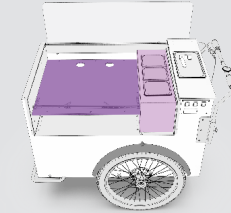

CPII-NO PANEL

- 1 x CPII shelf board XL
- 1 x Rail 1080

max. appliance dimensions: 1075 x 660 x 315 mm

CP-NO PANEL

- 1 x Shelf board XL
- 1 x Rail CPIII long

max. appliance dimensions: 860 x 660 x 315 mm

CPI-SIDE PANEL

- 1 x Side panel incl. 3 x GN 1/6
- 1 x CPI shelf board side
- 1 x Rail 400

max. appliance dimensions: 615 x 455 x 315 mm

CPII-SIDE PANEL

- 1 x Side panel incl. 3 x GN 1/6
- 1 x CPII shelf board side
- 1 x Rail 870

max. appliance dimensions: 860 x 660 x 315 mm

CP-SIDE PANEL

- 1 x Side panel incl. 3 x GN 1/6
- 1 x Shelf board side
- 1 x Rail CPIII short

max. device dimensions: 615 x 660 x 315 mm

CPI-SIDE PANEL BAINMARIE

- 1 x Side panel
- 1 x CPI shelf board side
- 1 x Rail 400
- 1 x Bainmarie Krampouz incl. 3 x GN 1/6

max. appliance dimensions: 615 x 455 x 315 mm

CPII-SIDE PANEL BAINMARIE

- 1 x Side panel
- 1 x CPII shelf board side
- 1 x Rail 870
- 1 x Bainmarie Krampouz incl. 3 x GN 1/6