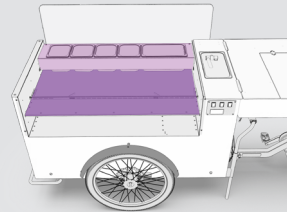

- 1 x Side panel
- 1 x CPI shelf board side
- 1 x Rail 400
- 1 x Bainmarie Krampouz incl. 3 x GN 1/6

max. appliance dimensions: 615 x 455 x 315 mm

CPII-SIDE PANEL BAINMARIE

- 1 x Side panel
- 1 x CPII shelf board side
- 1 x Rail 870
- 1 x Bainmarie Krampouz incl. 3 x GN 1/6

max. appliance dimensions: 860 x 660 x 315 mm

CP-SIDE PANEL BAINMARIE

- 1 x Side panel
- 1 x Shelf board side
- 1 x Rail CPIII short
- 1 x Bainmarie Krampouz incl. 3 x GN 1/6

max. appliance dimensions: 615 x 660 x 315 mm

CPI-BACK PANEL

- 1 x Back panel incl. 3 x GN 1/6
- 1 x CPI shelf board back
- 1 x Rail 620

max. appliance dimensions: 400 x 455 x 315 mm

CPII-BACK PANEL

- 1 x Back panel incl. 3 x GN 1/6
- 1 x CPII shelf board back
- 1 x Rail 1080

max. appliance dimensions: 1075 x 445 x 315 mm

CP-BACK PANEL

- 1 x Back panel incl. 3 x GN 1/6
- 1 x Shelf board back
- 1 x Rail CPIII long

max. appliance dimensions: 860 x 445 x 315 mm

CPII-SIDE & BACK PANEL